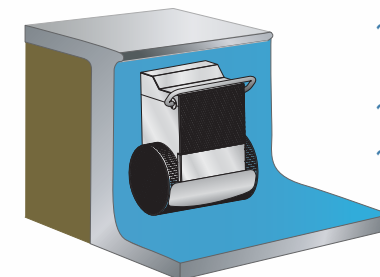

Dispersed inlet grills eliminate the possibility of entrapment, while hydraulic mechanics keep electricity far away from the water. Installed, the unit is sturdy and secure against the pool wall, and is built to exceed ETL and VGB safety standards.

Enjoy all the benefits FASTLANE offers, and become a stronger, healthier swimmer. And do it in a private, comfortable, convenient setting: your home!

The FASTLANE is so easy to operate:

- ~ Press the ON/OFF button on your remote control to start the current
- ~ Adjust the speed to your desired pace
- ~ Swim into the current and keep swimming
- ~ Change speed with the FASTER and SLOWER buttons
- ~ To stop, simply swim out of the current and press the ON/OFF button

Add these professional tools to your routine and see the results immediately:

- ~ Swim Pace Display
- ~ Floor Mirror

The WALL MOUNT FASTLANE:

- ~ For new construction or renovation jobs
- ~ No deck obstructions
- ~ Choice of colors