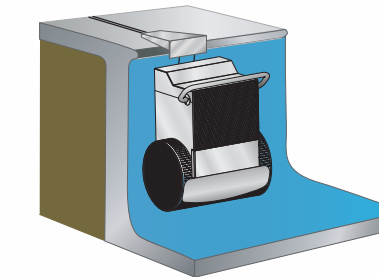

Dispersed inlet grills eliminate the possibility of entrapment, while hydraulic mechanics keep electricity far away from the water. Installed, the unit is sturdy and secure against the pool wall, and is built to exceed ETL and VGB safety standards.

Enjoy all the benefits FASTLANE offers, and become a stronger, healthier swimmer. And do it in a private, comfortable, convenient setting: your home!

The FASTLANE is so easy to operate:

- ~ Press the ON/OFF button on your remote control to start the current
- ~ Adjust the speed to your desired pace
- ~ Swim into the current and keep swimming
- ~ Change speed with the FASTER and SLOWER buttons
- ~ To stop, simply swim out of the current and press the ON/OFF button

Add these professional tools to your routine and see the results immediately:

- ~ Swim Pace Display
- ~ Floor Mirror

The WALL MOUNT FASTLANE:

- ~ For new construction or renovation jobs
- ~ No deck obstructions
- ~ Choice of colors