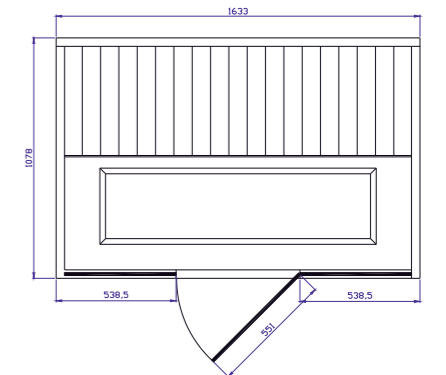

T-870 SERIES 3-PERSON

Model T-870 combines great design with incredible space efficiency. With its 5-sided design it's ideal for two or three people and can fit into almost any space.

Dimensions: W 1301 x D 1301 x H 1938 mm

Infra Cabin T870 Black Item no. 95109956.

Infra Cabin T870 Grey Item no. 95109966.