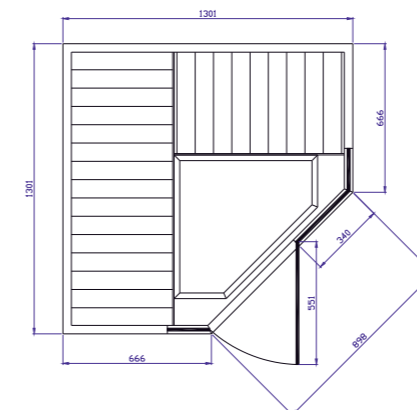

T-870 SERIES 3-PERSON

Model T-870 combines great design with incredible space efficiency. With its 5-sided design it's ideal for two or three people and can fit into almost any space.

Dimensions: W 1301 x D 1301 x H 1938 mm

Infra Cabin T870 Black Item no. 95109956.

Infra Cabin T870 Grey Item no. 95109966.