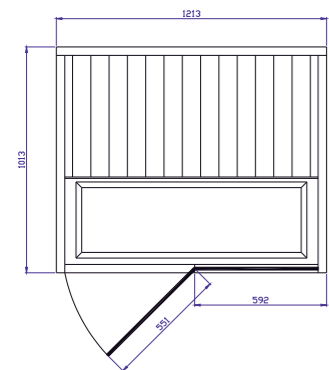

### New control panel

- Wi-Fi capability
- Mobile app available with worldwide functionality from anywhere there is cell or data service
- Dimensions: H 141 mm, W 84,5 mm, D 8 mm
- Intuitive display (time/temp/lighting/system status)
- 24-hour time delay via Mobile App
- 60-minute timer
- Built-in RGBW light control with dimmer
- Built-in Bluetooth audio
- Voice control compliant with Alexa, Google and Siri

Dimensions: W 913 x D 913 x H 1938 mm

**Infra Cabin T810 Black** Item no. 95109950. **Infra Cabin T810 Grey** Item no. 95109960.