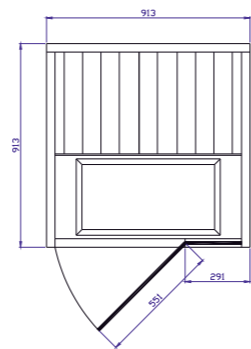

### New control panel

- Wi-Fi capability
- Mobile app available with worldwide functionality from anywhere there is cell or data service
- Dimensions: H 141 mm, W 84,5 mm, D 8 mm
- Intuitive display (time/temp/lighting/system status)
- 24-hour time delay via Mobile App
- 60-minute timer
- Built-in RGBW light control with dimmer
- Built-in Bluetooth audio
- Voice control compliant with Alexa, Google and Siri

Dimensions: W 913 x D 913 x H 1938 mm

**Infra Cabin T810 Black** Item no. 95109950. **Infra Cabin T810 Grey** Item no. 95109960.